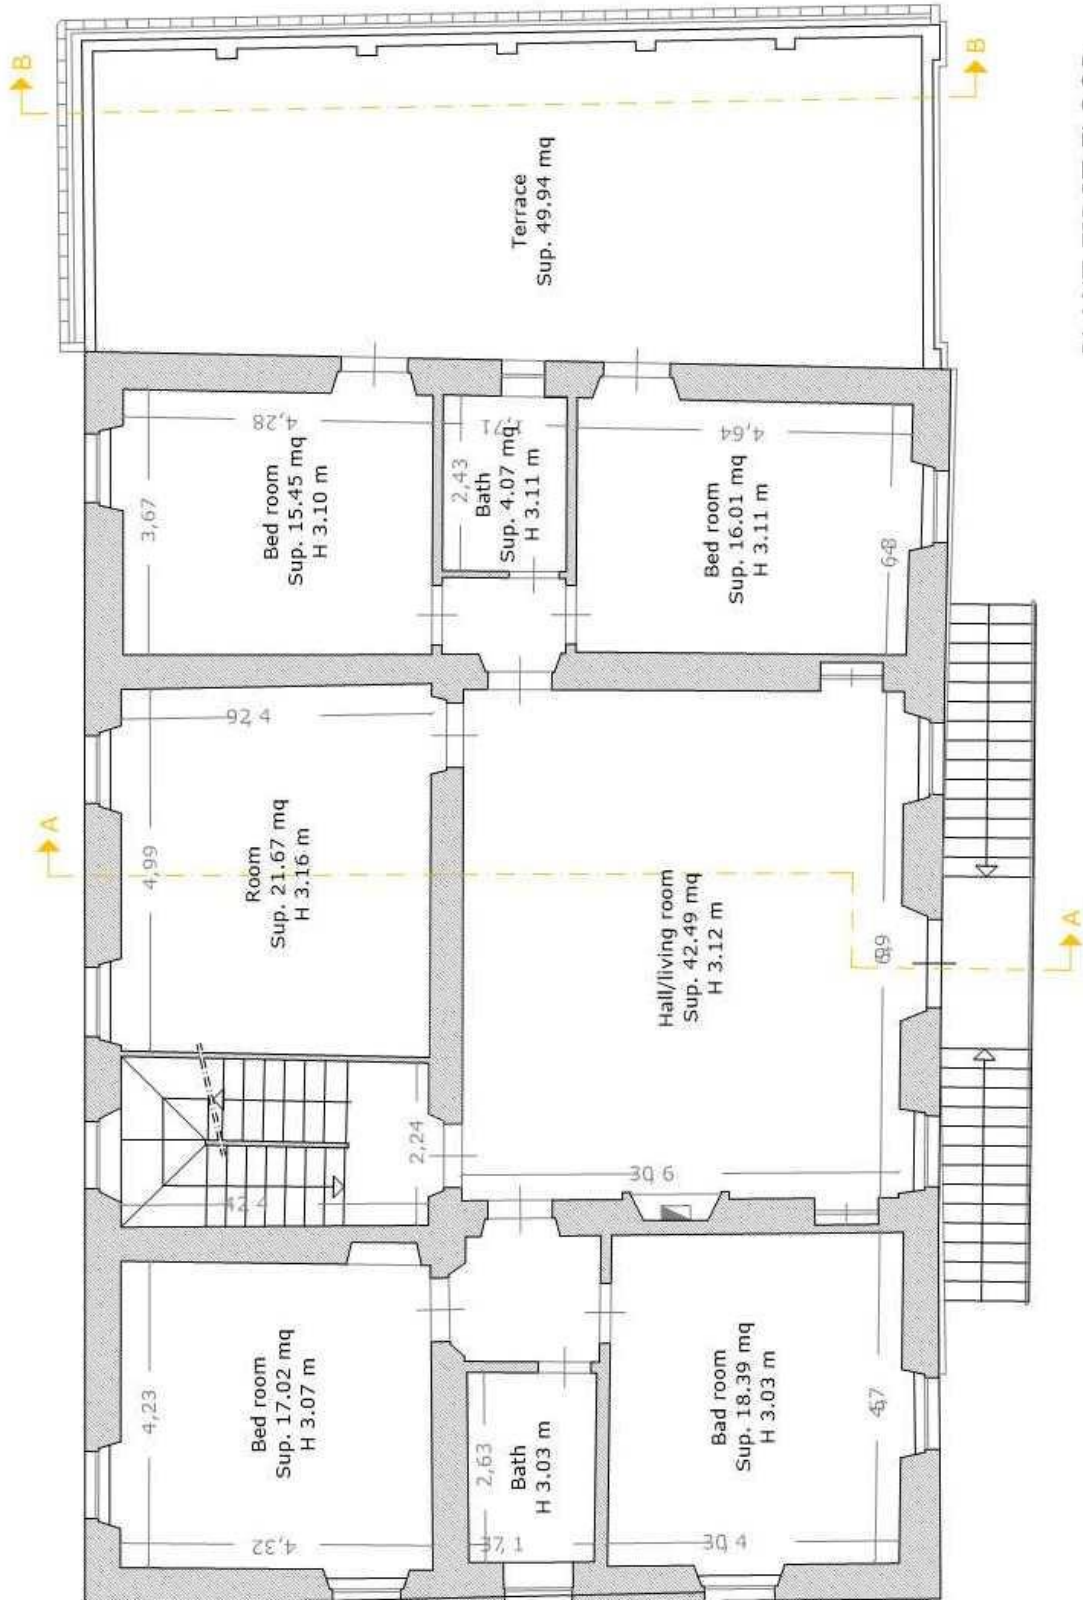

PLANT FIRST FLOOR