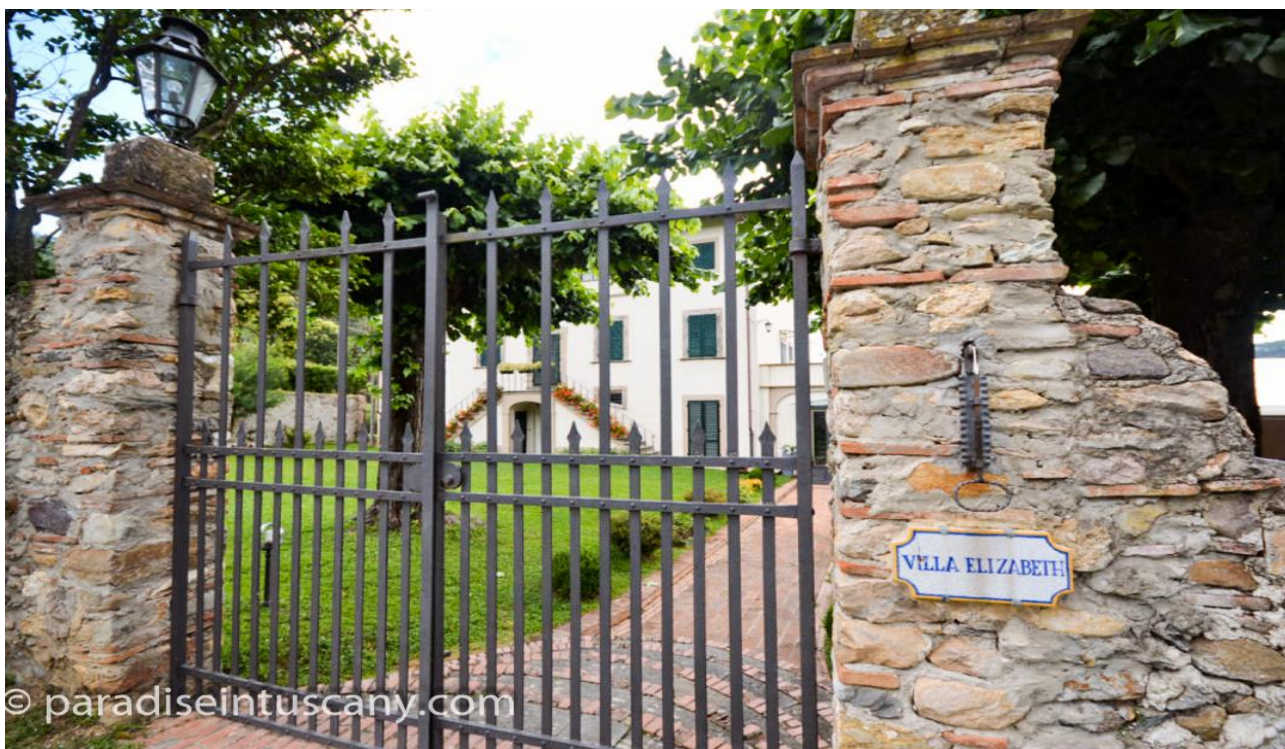

PICTURES OF VILLA ELISABETH