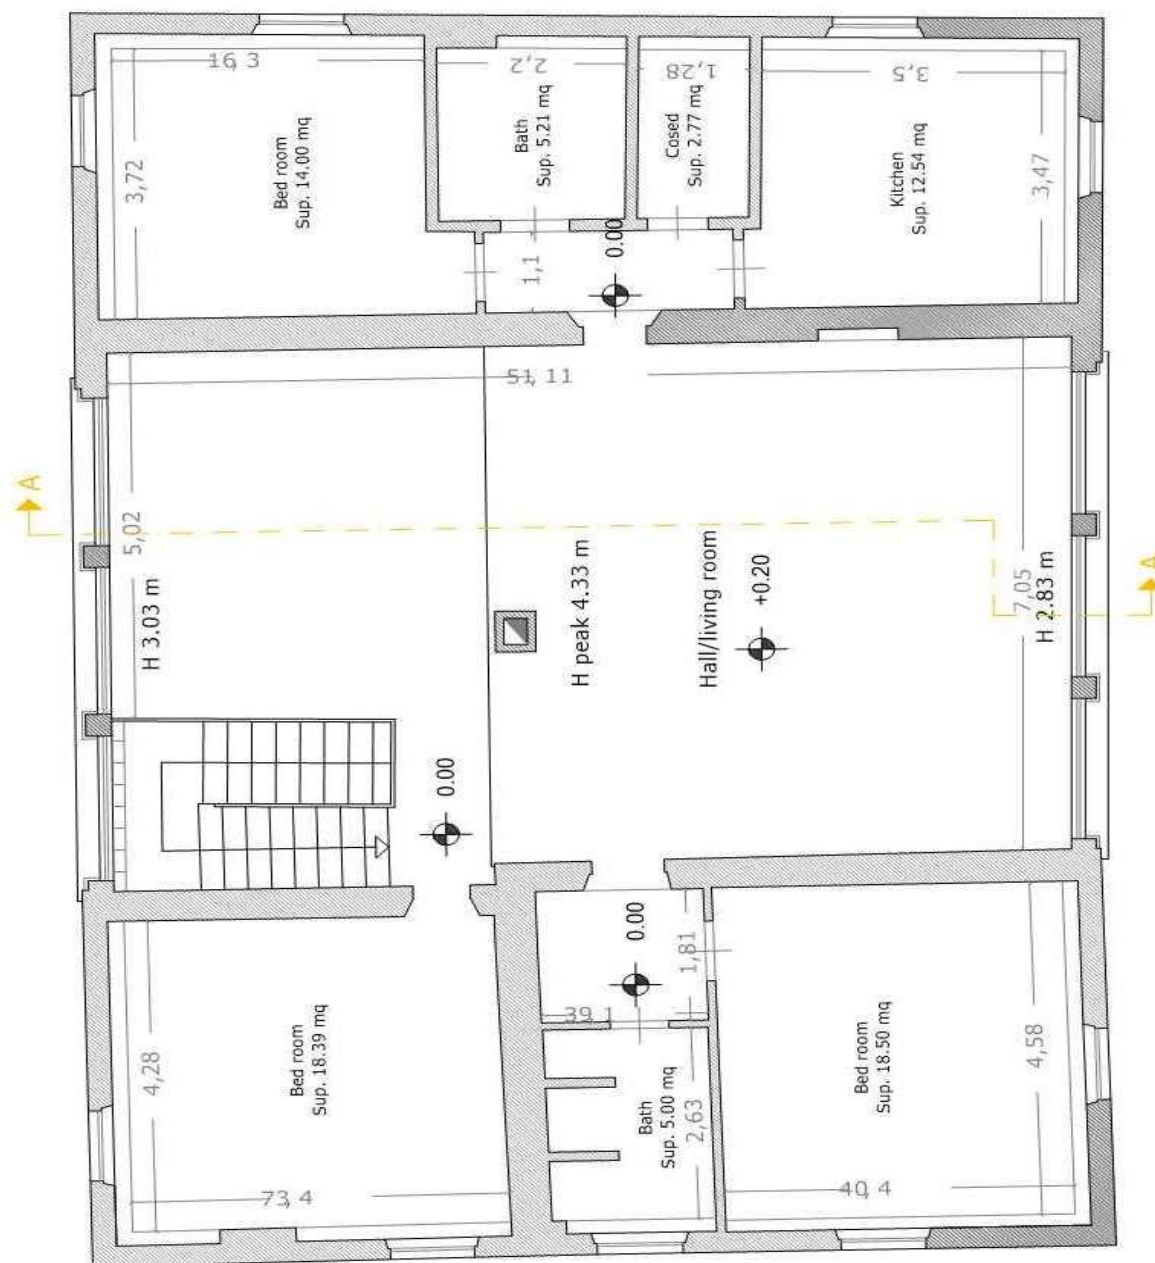

Second floor